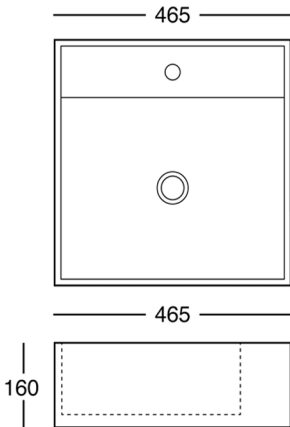

CUBE 465
COUNTERTOP
465x465x160
362133

HEIRLOOM
THE FINISHING TOUCH

MEASUREMENTS SUBJECT TO MANUFACTURING TOLERANCE
SPECIFICATIONS MAY CHANGE WITHOUT NOTICE