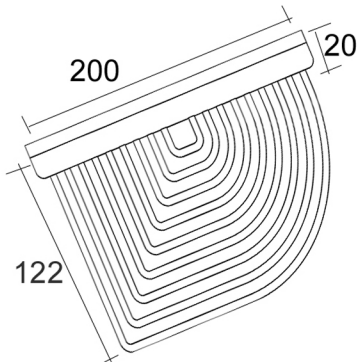

**BRAYDEN**  
**WALL RACK CORNER (RIGHT)**  
**200x122x20**  
**BWRCR**

**HEIRLOOM**  
THE FINISHING TOUCH

**MEASUREMENTS SUBJECT TO MANUFACTURING TOLERANCE**  
**SPECIFICATIONS MAY CHANGE WITHOUT NOTICE**