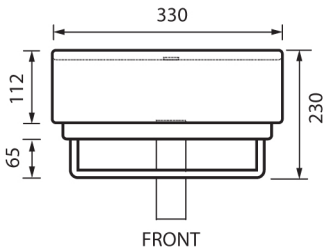

STUDIO 1
COMPACT WALL BASIN SET
330x290x112
STWBCS

MEASUREMENTS SUBJECT TO MANUFACTURING TOLERANCE