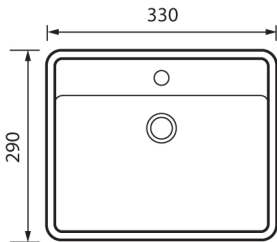

STUDIO 1
COMPACT WALL BASIN SET
330x290x112
STWBCS

MEASUREMENTS SUBJECT TO MANUFACTURING TOLERANCE