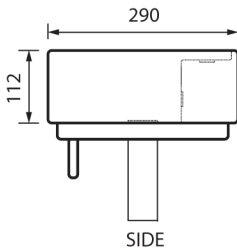

STUDIO 1
COMPACT WALL BASIN SET
330x290x112
STWBCS

MEASUREMENTS SUBJECT TO MANUFACTURING TOLERANCE