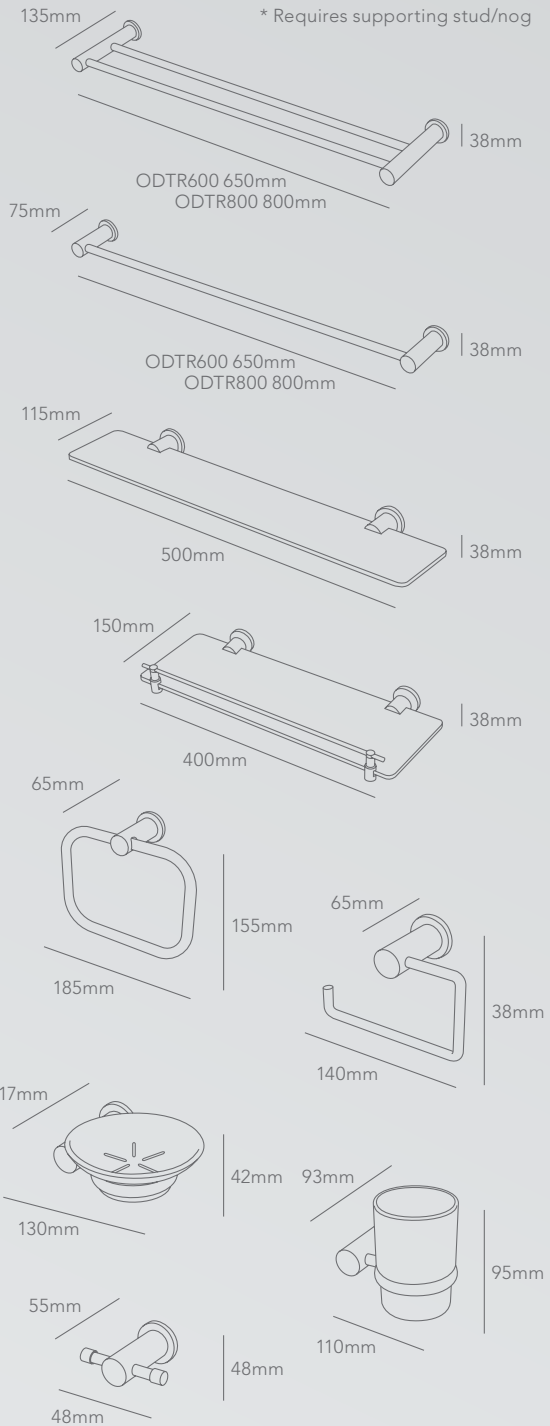

Toledo

HEIRLOOM

The Toledo Collection captures the essence of today's minimalist design trend. Its clean streamlined lines will enhance the overall design of any bathroom.

The range has the advantage of an integrated backing plate making it equally suitable for plasterboard or tiled surfaces and the towel rails can be cut to shorter lengths if required.

With a robust, easy to install mounting bracket the Toledo collection is an ideal project range and carries a ten-year warranty.

Easy to
install
bracket

Easy to install mounting bracket

- Mounting bracket trim ring in one-piece cast zinc for added strength and stability
- Robust, easy to install one-piece system
- Equally suitable for tiles/plasterboard in both commercial and home projects*

Towel Stirrup
OTRSS

Toilet Roll Holder
OTRN

Tumbler Holder
OT

Soap Dish
OSD

Single Towel Rail. Available
in 610mm and 760mm lengths
OTR600/OTR800

Double Towel Rail. Available
in 610mm and 760mm lengths
ODTR600/ODTR800

Glass Shelf
500x115mm
OGS

Glass Shelf
400x155mm
OGSPR

Double Rope Hook
ORH

Heirloom International Ltd
PO Box 204 235, Highbrook,
Auckland 2161, New Zealand
Freephone 0800 HEIRLOOM (434 756)
Fax 09 274 5577
Email info@heirloom.co.nz