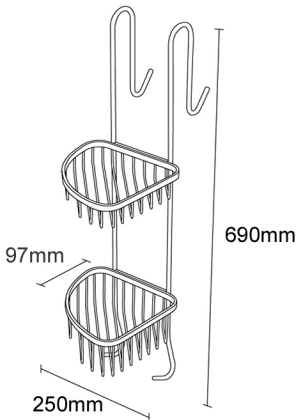

**BRAYDEN 2 TIER
CORNER HANGING BASKET**

250x97x690mm

BBHC

HEIRLOOM
BATHROOMS WITH STYLE

MEASUREMENTS SUBJECT TO MANUFACTURING TOLERANCE