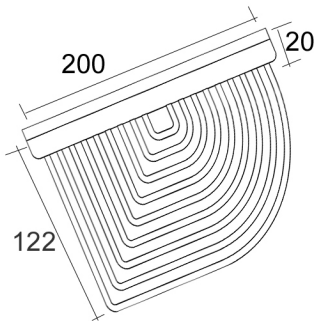

BRAYDEN
WALL RACK CORNER (RIGHT)
200x122x20mm
BWRCR

HEIRLOOM
BATHROOMS WITH STYLE

MEASUREMENTS SUBJECT TO MANUFACTURING TOLERANCE