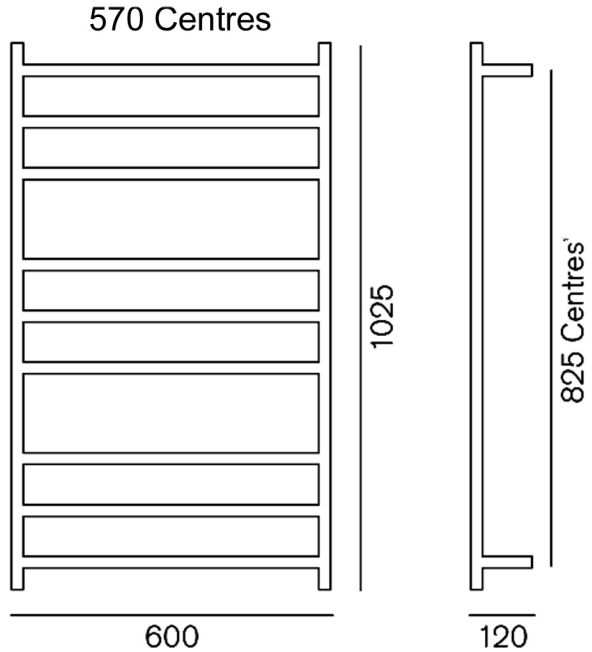

**Callisto 1025**  
1025x600x120mm  
9 Rails  
110 watts  
**WK1025**

**HEIRLOOM**  
BATHROOMS WITH STYLE

**MEASUREMENTS SUBJECT TO MANUFACTURING TOLERANCES**