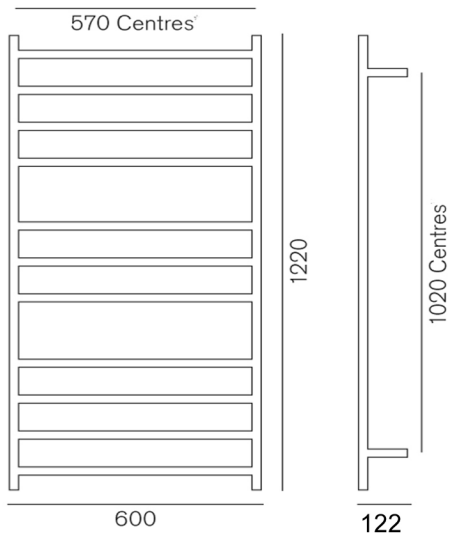

## Genesis 1220

1220x600x115mm

11 Rails

136 watts

WG1220

 **HEIRLOOM**  
BATHROOMS WITH STYLE

MEASUREMENTS SUBJECT TO MANUFACTURING TOLERANCE