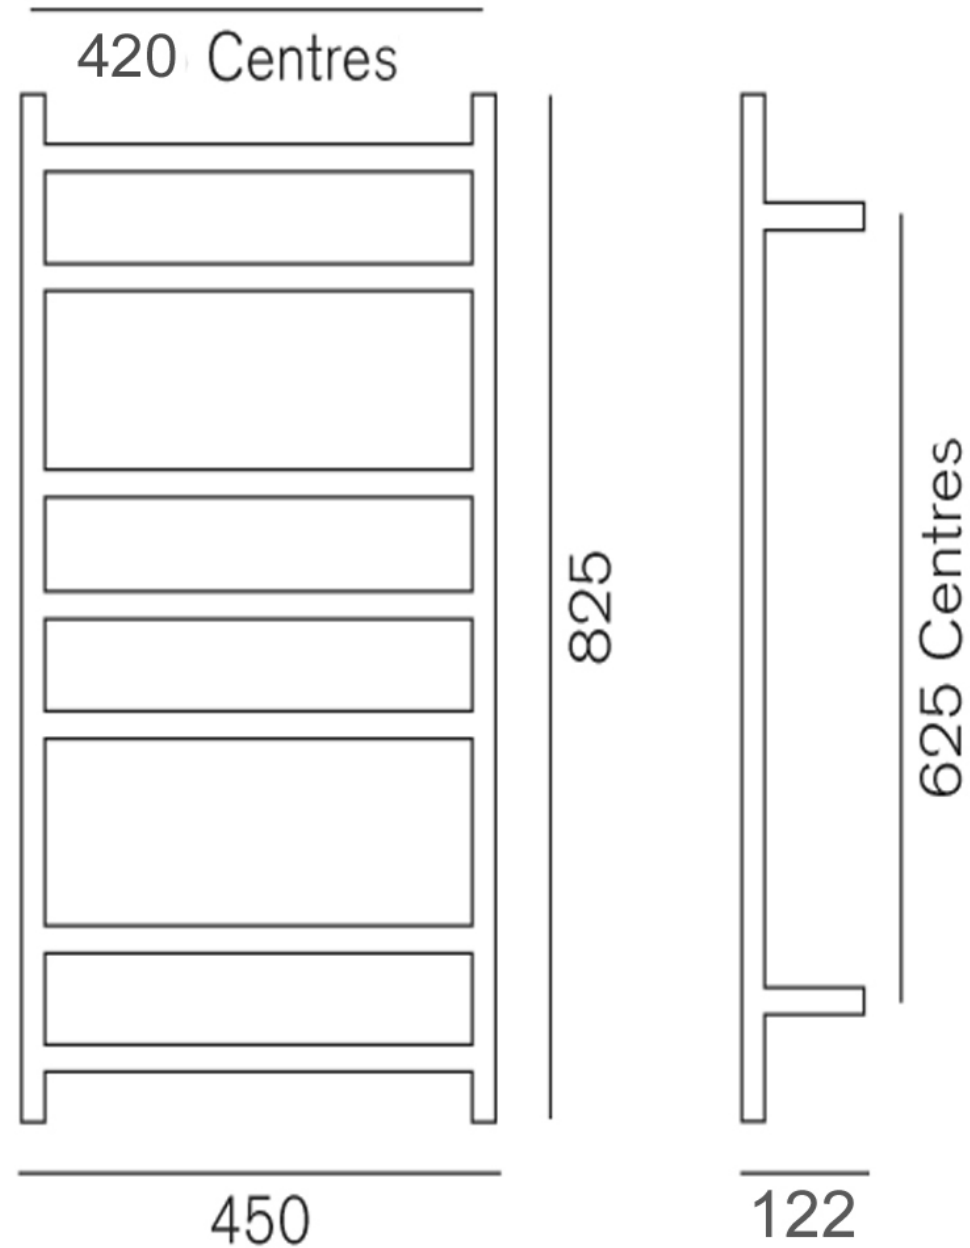

**Genesis 825
slimline**

825x450x115mm

7 Rails

68 watts

WG825S

 **HEIRLOOM**
BATHROOMS WITH STYLE

MEASUREMENTS SUBJECT TO MANUFACTURING TOLERANCE