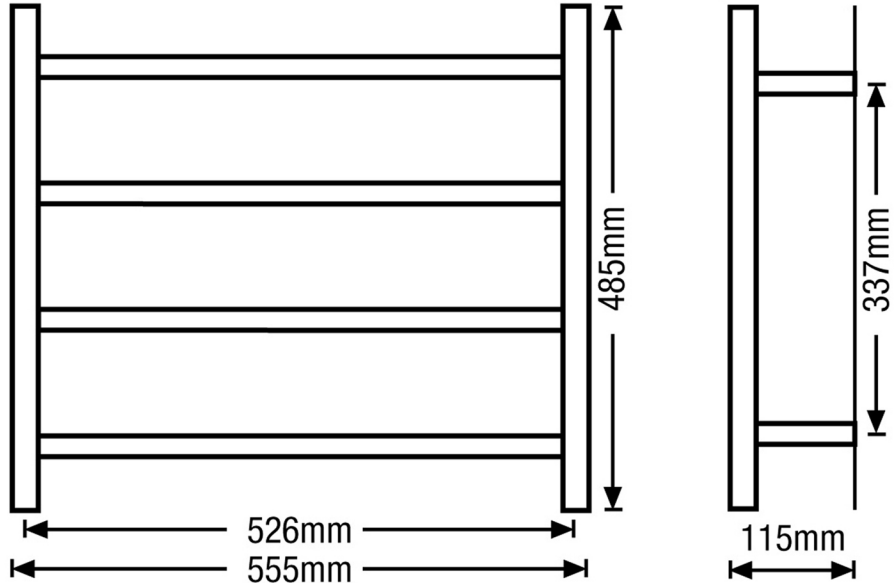

Metivo 485
485x555x115mm
4 Rails
53 watts
WM485

HEIRLOOM
BATHROOMS WITH STYLE

MEASUREMENTS SUBJECT TO MANUFACTURING TOLERANCE