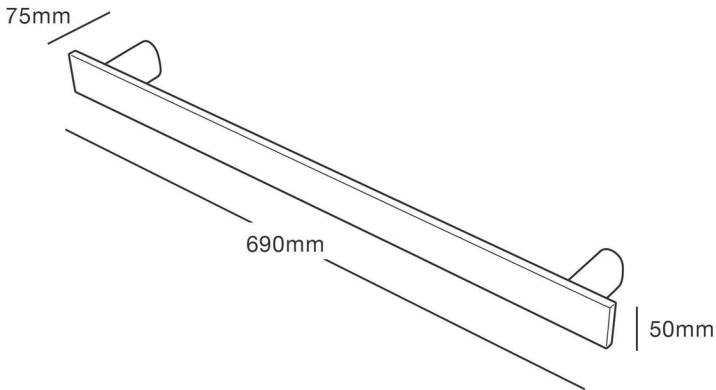

STRATA LOFT
690x75x50
WLS690,WLS690N (Black)

MEASUREMENTS SUBJECT TO MANUFACTURING TOLERANCE