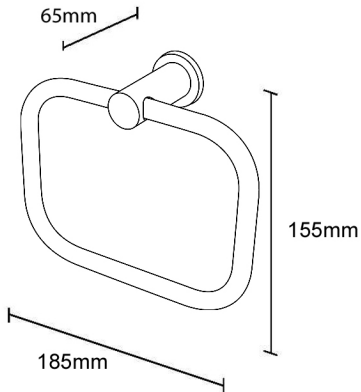

TOLEDO TOWEL STIRRUP
185x155x65mm
OTRSS

HEIRLOOM
BATHROOMS WITH STYLE

MEASUREMENTS SUBJECT TO MANUFACTURING TOLERANCE