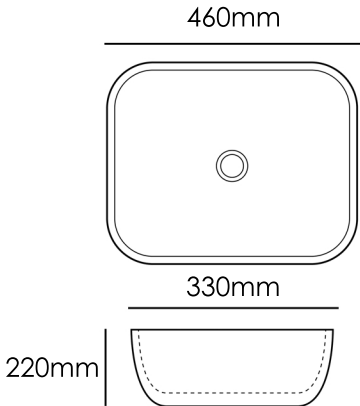

**KOLOR LINEAL 460**  
**460x330x220**  
**362115BD**

**HEIRLOOM**  
THE FINISHING TOUCH

**MEASUREMENTS SUBJECT TO MANUFACTURING TOLERANCE**  
**SPECIFICATIONS MAY CHANGE WITHOUT NOTICE**