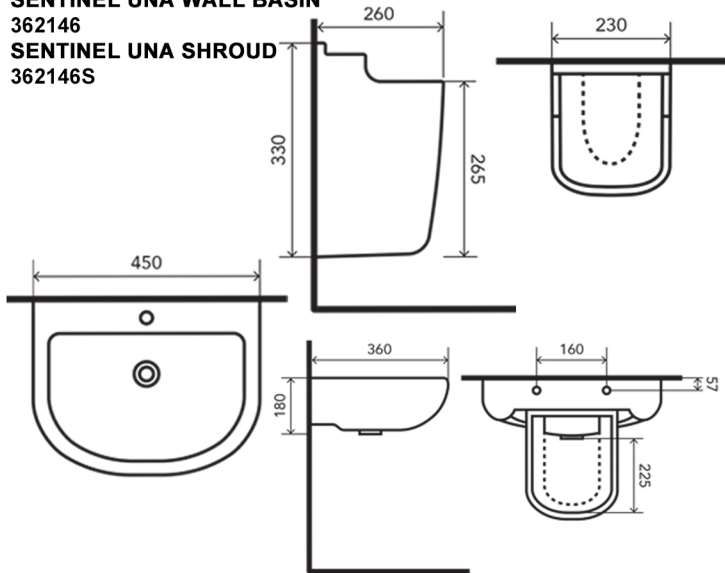

HEIRLOOM

BATHROOMS WITH STYLE

SENTINEL UNA WALL BASIN

362146

SENTINEL UNA SHROUD

362146S

**MEASUREMENTS SUBJECT TO MANUFACTURING TOLERANCE
SPECIFICATIONS MAY CHANGE WITHOUT NOTICE**