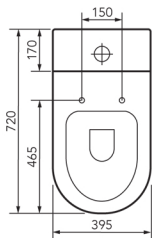

LOFT WALL FACED

STANDARD:

373110S, 373110SE, 373110P

DELUXE

373110DS, 373110DSE, 373110DP

EURO

373110ES, 373110ESE, 373110EP

HEIRLOOM
THE FINISHING TOUCH

**MEASUREMENTS SUBJECT TO MANUFACTURING TOLERANCE
SPECIFICATIONS MAY CHANGE WITHOUT NOTICE**