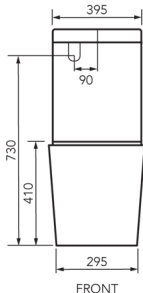

LOFT WALL FACED

STANDARD:

373110S, 373110SE, 373110P

DELUXE

373110DS, 373110DSE, 373110DP

EURO

373110ES, 373110ESE, 373110EP

HEIRLOOM
THE FINISHING TOUCH