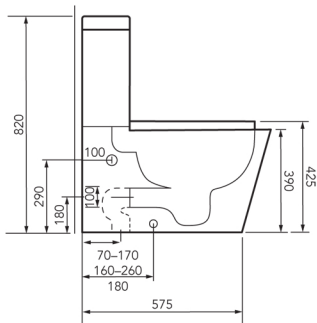

LOFT WALL FACED

STANDARD:

373110S, 373110SE, 373110P

DELUXE

373110DS, 373110DSE, 373110DP

EURO

373110ES, 373110ESE, 373110EP

HEIRLOOM
THE FINISHING TOUCH

**MEASUREMENTS SUBJECT TO MANUFACTURING TOLERANCE
SPECIFICATIONS MAY CHANGE WITHOUT NOTICE**