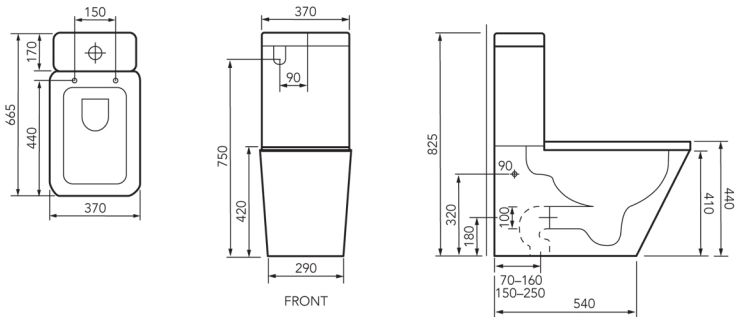

VELOSO WALL FACED STANDARD

373112S, 373112SE, 373112P

EURO

373112ES, 373112ESE, 373112EP

HEIRLOOM
THE FINISHING TOUCH

**MEASUREMENTS SUBJECT TO MANUFACTURING TOLERANCE
SPECIFICATIONS MAY CHANGE WITHOUT NOTICE**