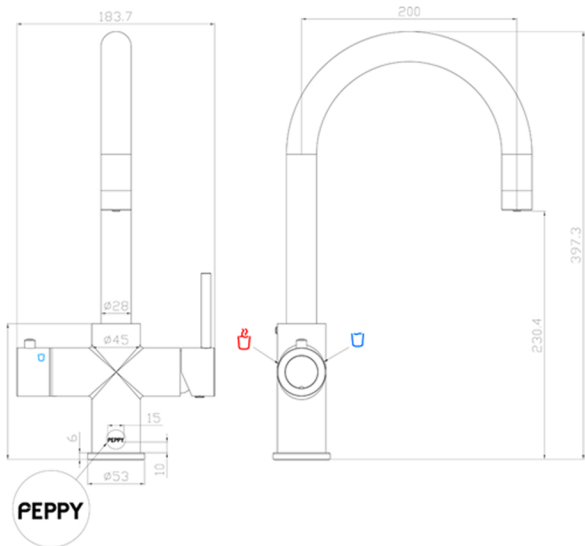

Peppy Chilled Water Tap
4IN1BCCH, 4IN1BCMB
4IN1BCBN, 4IN1BCGMG, 4IN1BCBBG

HEIRLOOM
THE FINISHING TOUCH

MEASUREMENTS SUBJECT TO MANUFACTURING TOLERANCE
SPECIFICATIONS MAY CHANGE WITHOUT NOTICE