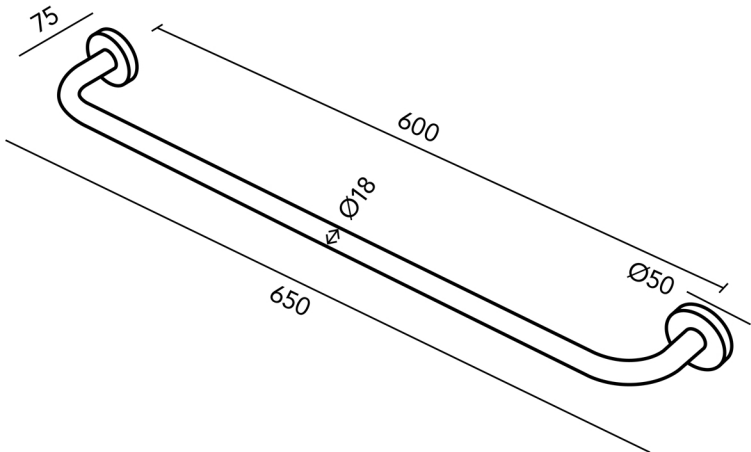

AURA CONTOUR TOWEL RAIL

650x75x50

AUCTR300/BB/BC/BN/GM/N

 **heirloom**
The finishing touch

**MEASUREMENTS SUBJECT TO MANUFACTURING TOLERANCE
SPECIFICATIONS MAY CHANGE WITHOUT NOTICE**