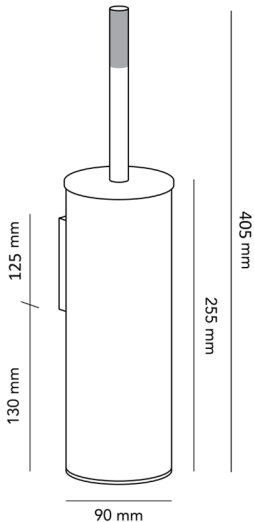

AURA X TOILET BRUSH
90 x 90 x 405mm
AUXTB/BB/BC/BN/GM/N

HEIRLOOM
THE FINISHING TOUCH

MEASUREMENTS SUBJECT TO MANUFACTURING TOLERANCE
SPECIFICATIONS MAY CHANGE WITHOUT NOTICE