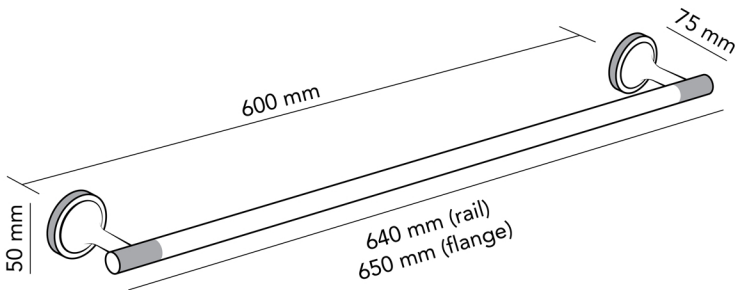

# AURA X TOWEL RAIL

50 x 75 x 600mm

AUXTR600/BB/BC/BN/GM/N

 **HEIRLOOM**  
THE FINISHING TOUCH

**MEASUREMENTS SUBJECT TO MANUFACTURING TOLERANCE  
SPECIFICATIONS MAY CHANGE WITHOUT NOTICE**