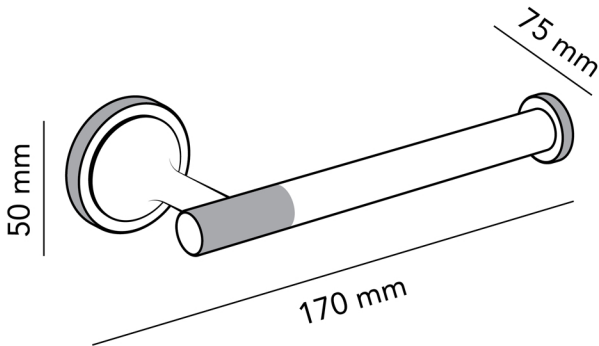

# AURA X TOILET ROLL HOLDER

50 x 75 x 170mm

AUXTRN/BB/BC/BN/GM/N

 **HEIRLOOM**  
THE FINISHING TOUCH

**MEASUREMENTS SUBJECT TO MANUFACTURING TOLERANCE  
SPECIFICATIONS MAY CHANGE WITHOUT NOTICE**