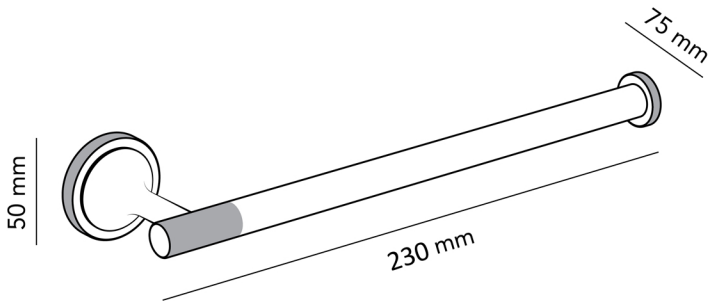

**AURA X TOWEL STIRRUP**  
**50 x 75 x 230mm**  
**AUXTRS/BB/BC/BN/GM/N**

**HEIRLOOM**  
THE FINISHING TOUCH

**MEASUREMENTS SUBJECT TO MANUFACTURING TOLERANCE**  
**SPECIFICATIONS MAY CHANGE WITHOUT NOTICE**