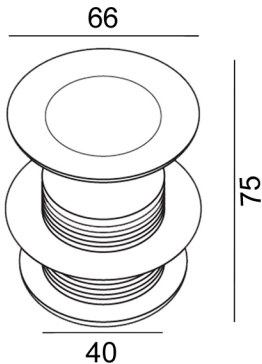

POP UP WASTE

CODE: BWPUW/C/N/GM/BB/N/MW

MEASUREMENTS SUBJECT TO MANUFACTURING TOLERANCE