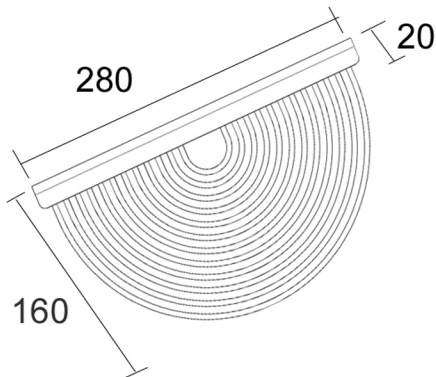

**BRAYDEN
WALL RACK CURVED
280x160x20
BBWRC**

HEIRLOOM
THE FINISHING TOUCH

**MEASUREMENTS SUBJECT TO MANUFACTURING TOLERANCE
SPECIFICATIONS MAY CHANGE WITHOUT NOTICE**