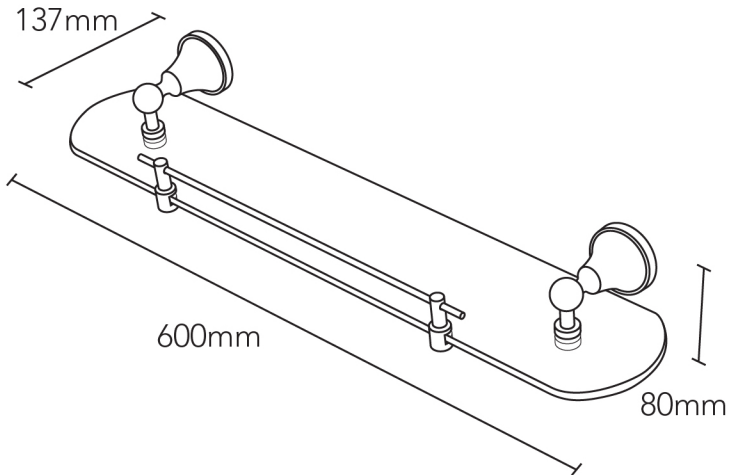

**CARLTON GLASS SHELF**  
**600x137x80**  
**CAGS**

**HEIRLOOM**  
THE FINISHING TOUCH

**MEASUREMENTS SUBJECT TO MANUFACTURING TOLERANCE**  
**SPECIFICATIONS MAY CHANGE WITHOUT NOTICE**