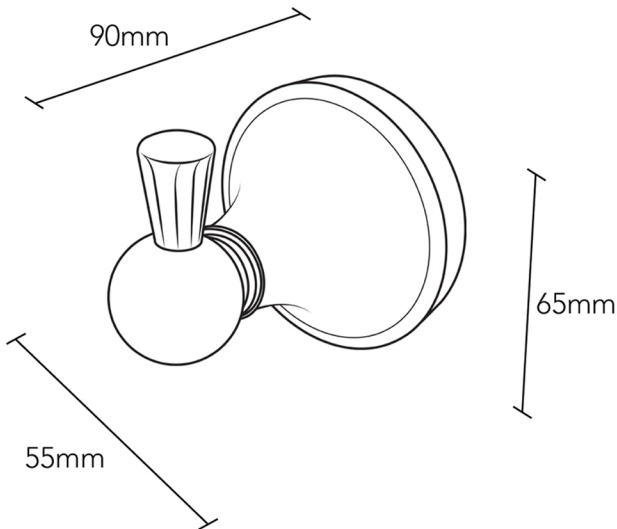

CARLTON ROBE HOOK
55x90x65
CARH

HEIRLOOM
THE FINISHING TOUCH

MEASUREMENTS SUBJECT TO MANUFACTURING TOLERANCE
SPECIFICATIONS MAY CHANGE WITHOUT NOTICE