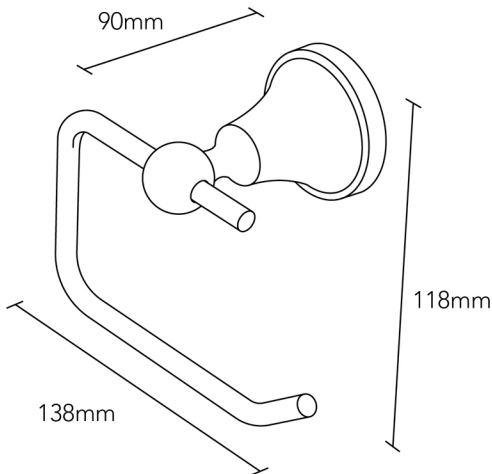

**CARLTON  
TOILET ROLL HOLDER  
138x90x118  
CATRN**

**HEIRLOOM**  
THE FINISHING TOUCH

**MEASUREMENTS SUBJECT TO MANUFACTURING TOLERANCE  
SPECIFICATIONS MAY CHANGE WITHOUT NOTICE**