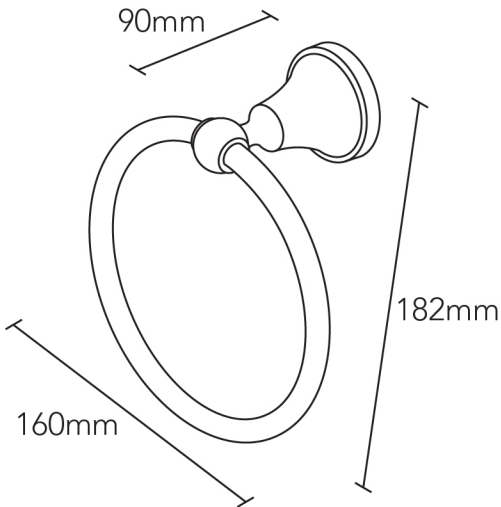

CARLTON TOWEL STIRRUP
160x90x182
CATRS

HEIRLOOM
THE FINISHING TOUCH

MEASUREMENTS SUBJECT TO MANUFACTURING TOLERANCE
SPECIFICATIONS MAY CHANGE WITHOUT NOTICE