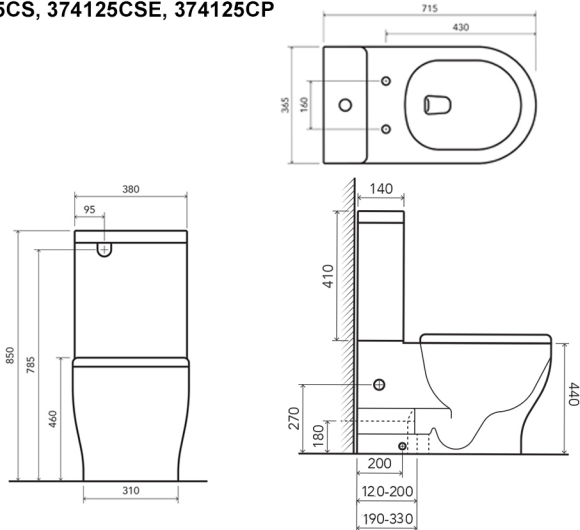

BATHROOMS WITH STYLE

SENTINEL UNA WALL FACED

374125S, 374125SE, 374125SP

374125CS, 374125CSE, 374125CP

**MEASUREMENTS SUBJECT TO MANUFACTURING TOLERANCE
SPECIFICATIONS MAY CHANGE WITHOUT NOTICE**