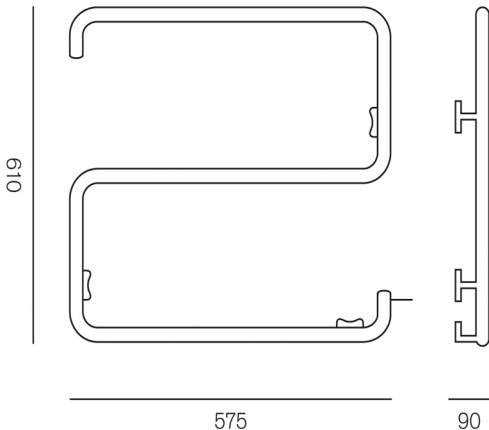

**EURO HOMEWARE
STANDARD 575
TOWEL WARMER
610x575x90
WE575**

HEIRLOOM
THE FINISHING TOUCH

**MEASUREMENTS SUBJECT TO MANUFACTURING TOLERANCE
SPECIFICATIONS MAY CHANGE WITHOUT NOTICE**