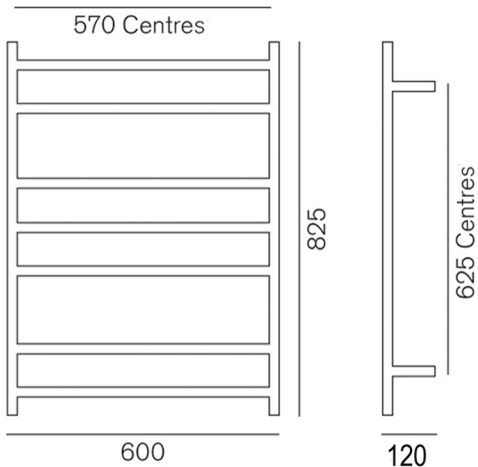

**FORME 825
TOWEL WARMER
825x600x120
WF825**

HEIRLOOM
THE FINISHING TOUCH

**MEASUREMENTS SUBJECT TO MANUFACTURING TOLERANCE
SPECIFICATIONS MAY CHANGE WITHOUT NOTICE**