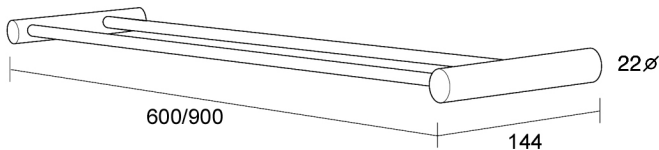

GENESIS DOUBLE TOWEL RAIL

600x144x22mm

GDTR600

900x144x22mm

GDTR900

HEIRLOOM
BATHROOMS WITH STYLE

MEASUREMENTS SUBJECT TO MANUFACTURING TOLERANCE