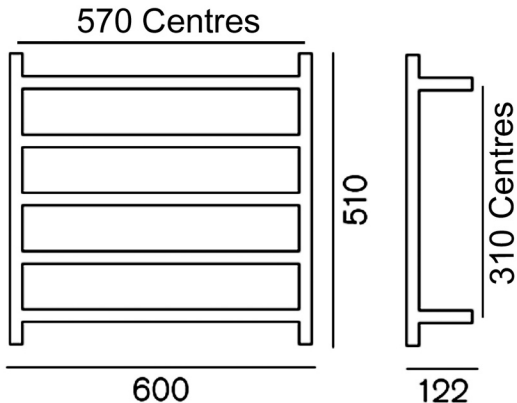

**GENESIS 510
TOWEL WARMER
600x510x122
WG510/N/GM/BN**

HEIRLOOM
THE FINISHING TOUCH

**MEASUREMENTS SUBJECT TO MANUFACTURING TOLERANCE
SPECIFICATIONS MAY CHANGE WITHOUT NOTICE**