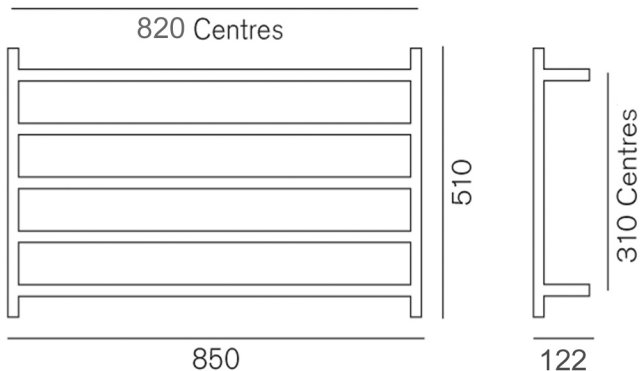

GENESIS 510 EXTENDED TOWEL WARMER

850x510x122

WG510E/ N/ GM

 **HEIRLOOM**
THE FINISHING TOUCH

**MEASUREMENTS SUBJECT TO MANUFACTURING TOLERANCE
SPECIFICATIONS MAY CHANGE WITHOUT NOTICE**