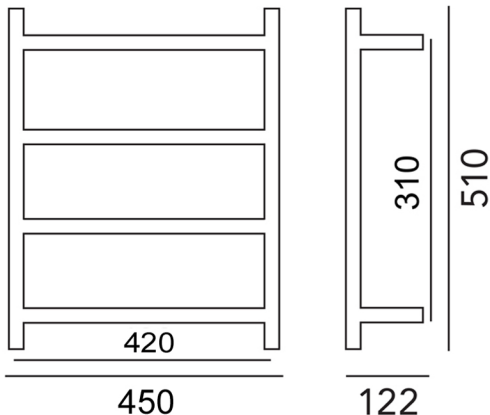

**GENESIS 510**  
**SLIMLINE TOWEL WARMER**  
**510x450x122**  
**WGS510S**

**HEIRLOOM**  
THE FINISHING TOUCH

**MEASUREMENTS SUBJECT TO MANUFACTURING TOLERANCE**  
**SPECIFICATIONS MAY CHANGE WITHOUT NOTICE**