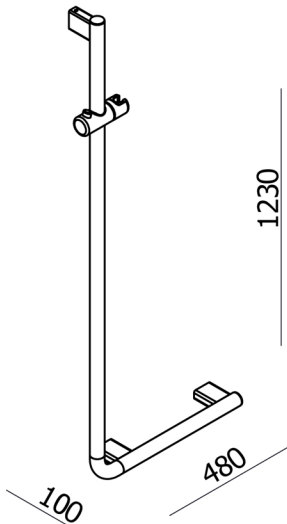

L DECOR RAILS (reversible)
CODE: GRDL1230

MEASUREMENTS SUBJECT TO MANUFACTURING TOLERANCE