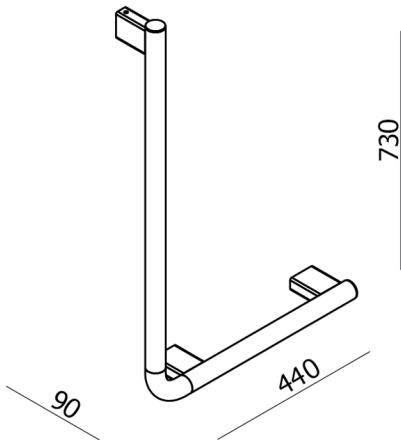

L DECOR RAILS (reversible)
CODE: GRDL730

MEASUREMENTS SUBJECT TO MANUFACTURING TOLERANCE