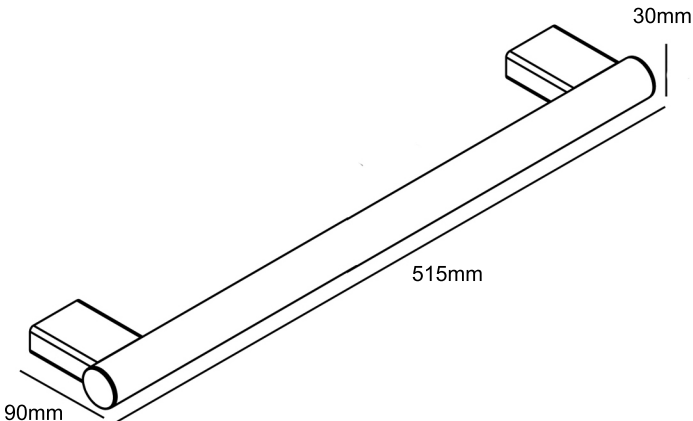

DECOR STABILITY GRAB RAIL
510x90x25
GRDR510

MEASUREMENTS SUBJECT TO MANUFACTURING TOLERANCE