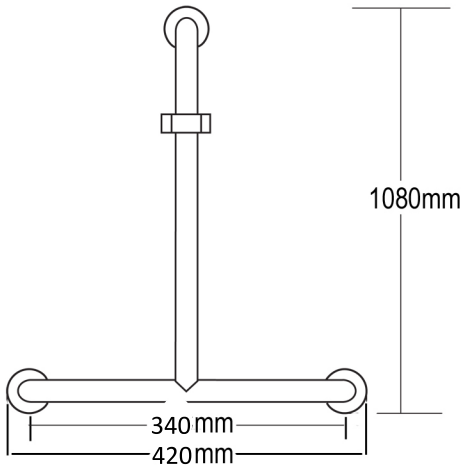

## SHOWER GRAB RAIL

420 x 1080 mm

GRSTP420

MEASUREMENTS SUBJECT TO MANUFACTURING TOLERANCE