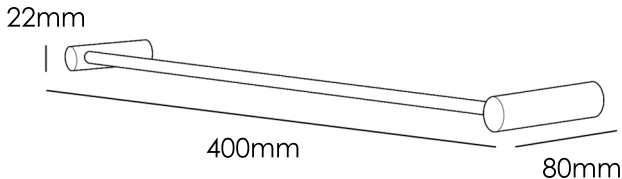

GENESIS HAND TOWEL RAIL
400x80x22
GTR374

MEASUREMENTS SUBJECT TO MANUFACTURING TOLERANCE