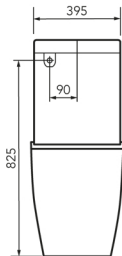

**HEIKO WALL FACED
STANDARD:**

374120S, 374120SE, 374120P

DELUXE:

374120DS, 374120DSE, 374120DP

HEIRLOOM
THE FINISHING TOUCH

FRONT

**MEASUREMENTS SUBJECT TO MANUFACTURING TOLERANCE
SPECIFICATIONS MAY CHANGE WITHOUT NOTICE**