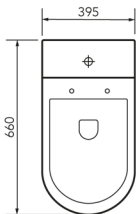

**HEIKO WALL FACED
STANDARD:**

374120S, 374120SE, 374120P

DELUXE:

374120DS, 374120DSE, 374120DP

HEIRLOOM
THE FINISHING TOUCH

FRONT

**MEASUREMENTS SUBJECT TO MANUFACTURING TOLERANCE
SPECIFICATIONS MAY CHANGE WITHOUT NOTICE**