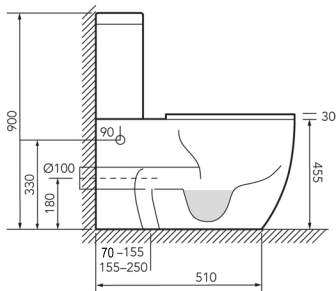

**HEIKO WALL FACED
STANDARD:**

374120S, 374120SE, 374120P

DELUXE:

374120DS, 374120DSE, 374120DP

HEIRLOOM
THE FINISHING TOUCH

FRONT

**MEASUREMENTS SUBJECT TO MANUFACTURING TOLERANCE
SPECIFICATIONS MAY CHANGE WITHOUT NOTICE**