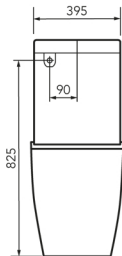

HEIKO WALL FACED STANDARD:

374120S, 374120SE, 374120P

DELUXE:

374120DS, 374120DSE, 374120DP

HEIRLOOM
THE FINISHING TOUCH

FRONT - 320
BACK - 310

**MEASUREMENTS SUBJECT TO MANUFACTURING TOLERANCE
SPECIFICATIONS MAY CHANGE WITHOUT NOTICE**