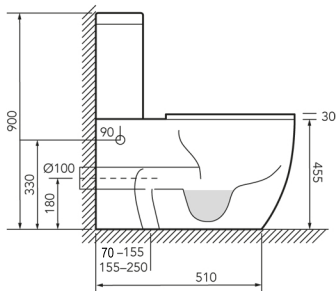

HEIKO WALL FACED STANDARD:

374120S, 374120SE, 374120P

DELUXE:

374120DS, 374120DSE, 374120DP

HEIRLOOM
THE FINISHING TOUCH

FRONT - 320
BACK - 310

**MEASUREMENTS SUBJECT TO MANUFACTURING TOLERANCE
SPECIFICATIONS MAY CHANGE WITHOUT NOTICE**