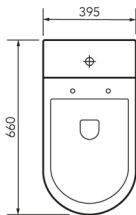

HEIKO WALL FACED STANDARD:

374120S, 374120SE, 374120P

DELUXE:

374120DS, 374120DSE, 374120DP

HEIRLOOM
THE FINISHING TOUCH

FRONT - 320
BACK - 310

**MEASUREMENTS SUBJECT TO MANUFACTURING TOLERANCE
SPECIFICATIONS MAY CHANGE WITHOUT NOTICE**