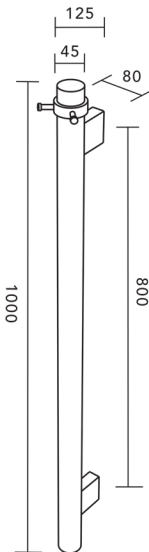

HEIKO POLE & ROBE HOOK WHSPLVR1000

HEIRLOOM
THE FINISHING TOUCH

**MEASUREMENTS SUBJECT TO MANUFACTURING TOLERANCE
SPECIFICATIONS MAY CHANGE WITHOUT NOTICE**