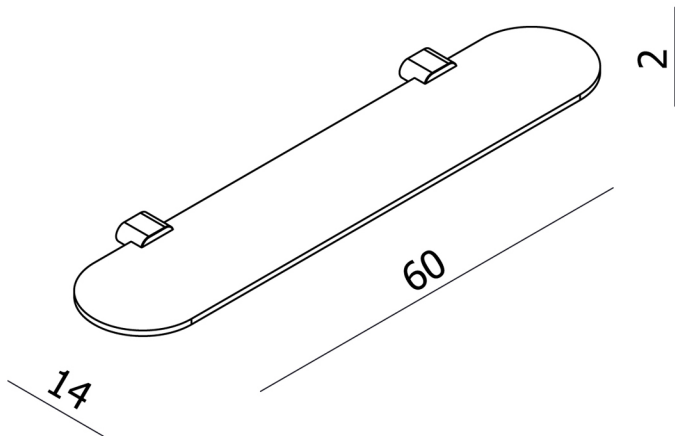

LOFT GLASS SHELF

140x600x20mm

LGS

HEIRLOOM
BATHROOMS WITH STYLE

MEASUREMENTS SUBJECT TO MANUFACTURING TOLERANCE