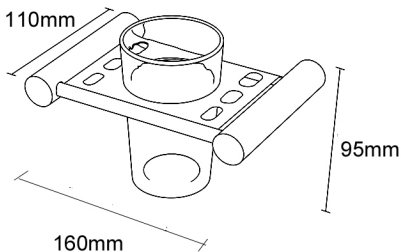

GENESIS TOOTHBRUSH HOLDER & TUMBLER

160x110x95mm

GTBH

HEIRLOOM
BATHROOMS WITH STYLE

MEASUREMENTS SUBJECT TO MANUFACTURING TOLERANCE