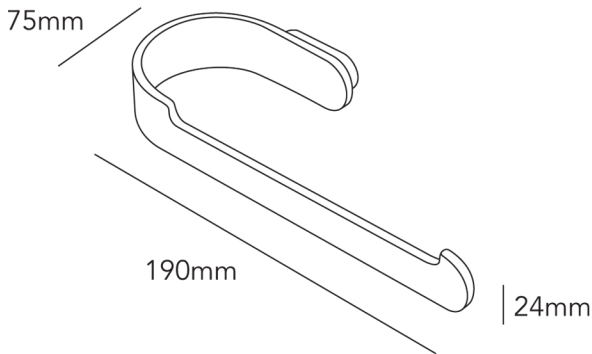

TOILET ROLL HOLDER
190x24x75
ANTRN

MEASUREMENTS SUBJECT TO MANUFACTURING TOLERANCE