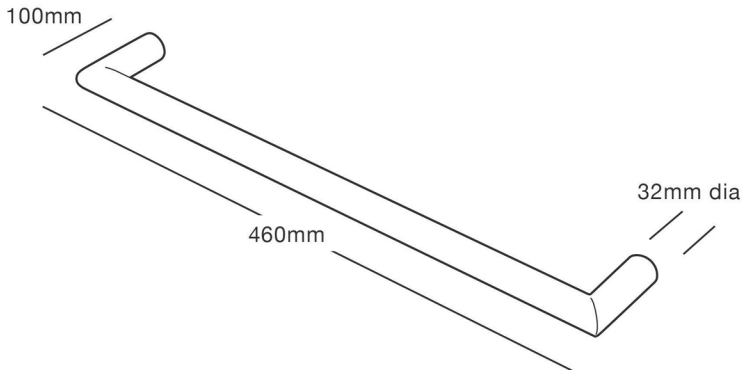

**STRATA GENESIS 460**

**460x100x32**

**WGS460/B/N/GM/BN/BB/MW**

**HEIRLOOM**  
THE FINISHING TOUCH

**MEASUREMENTS SUBJECT TO MANUFACTURING TOLERANCE  
SPECIFICATIONS MAY CHANGE WITHOUT NOTICE**