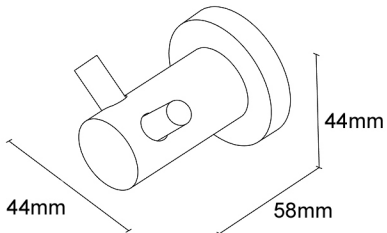

**CENTRO ROBE HOOK**  
44x58x44mm  
**YCRH /YCRHN (BLACK)**

**HEIRLOOM**  
BATHROOMS WITH STYLE

**MEASUREMENTS SUBJECT TO MANUFACTURING TOLERANCE**