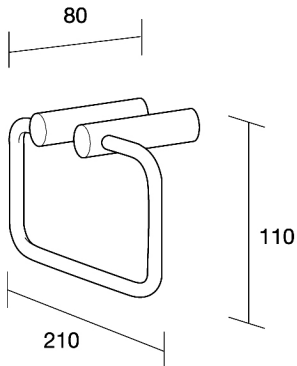

# GENESIS TOWEL STIRRUP

210x80x110mm

GTRS

**HEIRLOOM**  
BATHROOMS WITH STYLE

**MEASUREMENTS SUBJECT TO MANUFACTURING TOLERANCE**