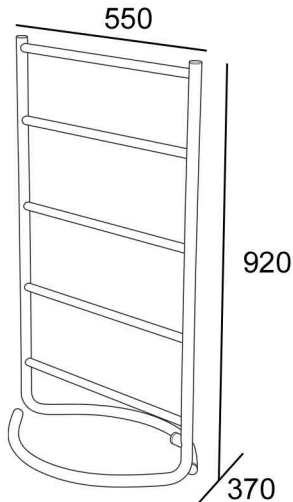

**ROMBUS FREESTANDING  
TOWEL FRAME (Unheated)**  
**550 x 920 x 370**  
**ETFRFS**

**MEASUREMENTS SUBJECT TO MANUFACTURING TOLERANCE**